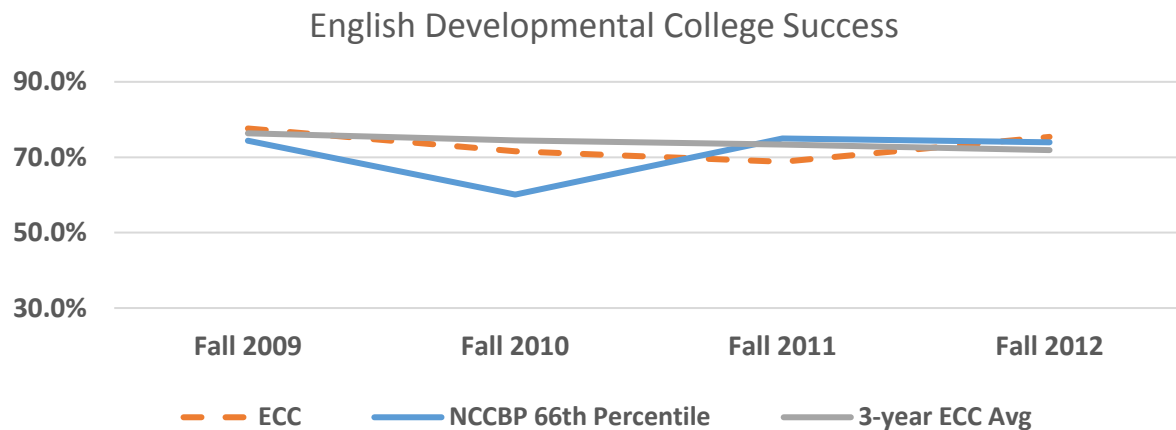

KPI 3 - English Developmental College Success

Cohort	ECC Value	NCCBP 66th		KPI Met?
		Percentile	3-year ECC Avg	
Fall 2009	77.6%	74.4%	76.4%	Met
Fall 2010	71.6%	60.1%	74.5%	Met
Fall 2011	68.8%	75.0%	73.4%	Not Met
Fall 2012	75.4%	73.9%	71.9%	Met

NCCBP - National Community College Benchmark Project

KPI 3 - All College-Level Course Enrollee Success Rate

Cohort	ECC Value	NCCBP 66th		KPI Met?
		Percentile	3-year ECC Avg	
Fall 2011	77.7%	76.8%	77.9%	na
Fall 2012	77.9%	77.2%	77.7%	na
Fall 2013	77.7%	78.1%	77.8%	na
Fall 2014	78.1%	78.1%	77.9%	Met