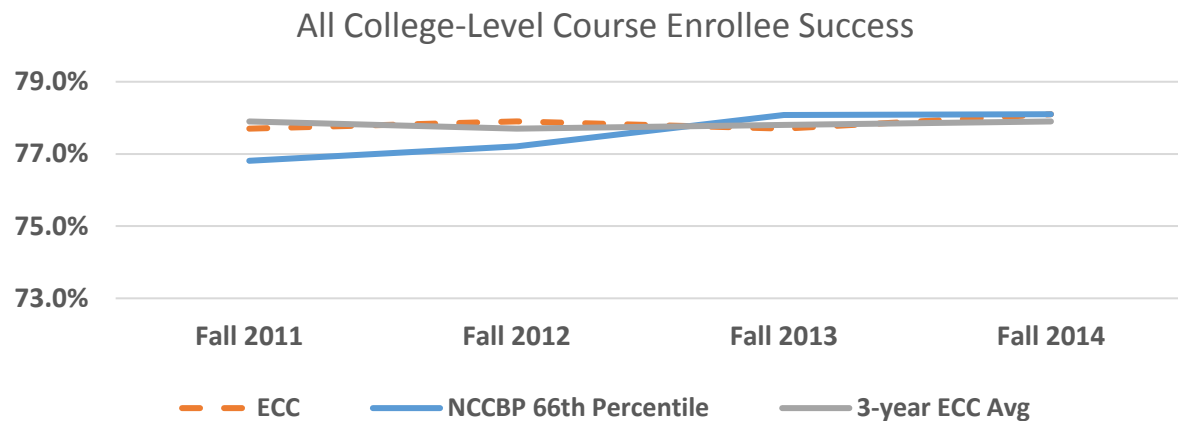

note: there was a change in KPI 3 for reporting year 2016