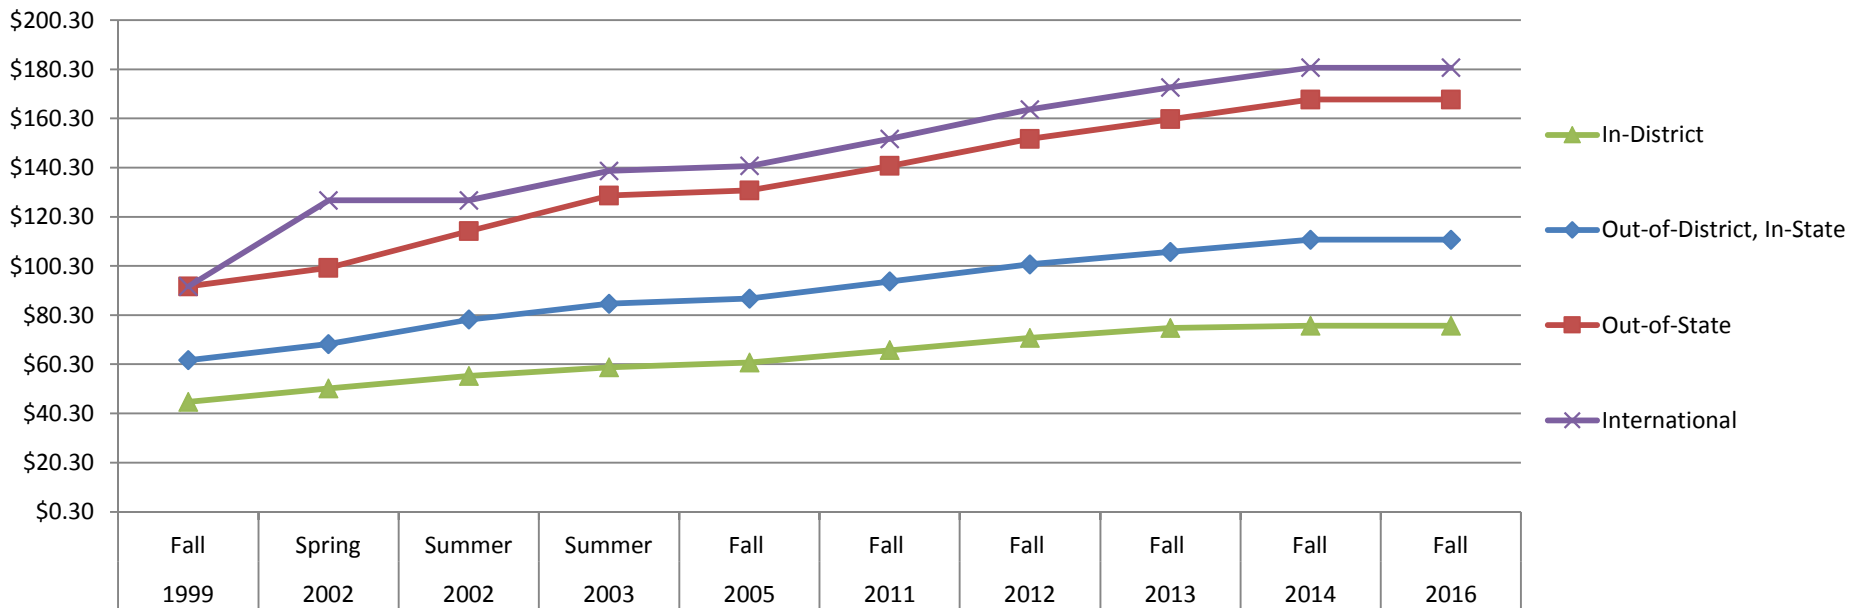

### 7.1 Tuition & Fees\*

	<u>Term Tuition Increased</u>										% Change	
	1999 Fall	2002 Spring	2002 Summer	2003 Summer	2005 Fall	2011 Fall	2012 Fall	2013 Fall	2014 Fall	2016 Fall	1999 Fall to 2016 Fall	2014 Fall to 2016 Fall
<b>Tuition &amp; Fees (per credit hour)</b>												
In-District	\$45.00	\$50.50	\$55.50	\$59.00	\$61.00	\$66.00	\$71.00	\$75.00	\$76.00	\$76.00	68.9%	0%
Out-of-District, In-State	\$62.00	\$68.50	\$78.50	\$85.00	\$87.00	\$94.00	\$101.00	\$106.00	\$111.00	\$111.00	79.0%	0%
Out-of-State	\$92.00	\$99.50	\$114.50	\$129.00	\$131.00	\$141.00	\$152.00	\$160.00	\$168.00	\$168.00	82.6%	0%
International	\$92.00	\$127.00	\$127.00	\$139.00	\$141.00	\$152.00	\$164.00	\$173.00	\$181.00	\$181.00	96.7%	0%
General Fees	\$6.50	\$8.00	\$10.00	\$10.00	\$10.00	\$10.00	\$10.00	\$14.00	\$19.00	\$23.00	253.8%	21%