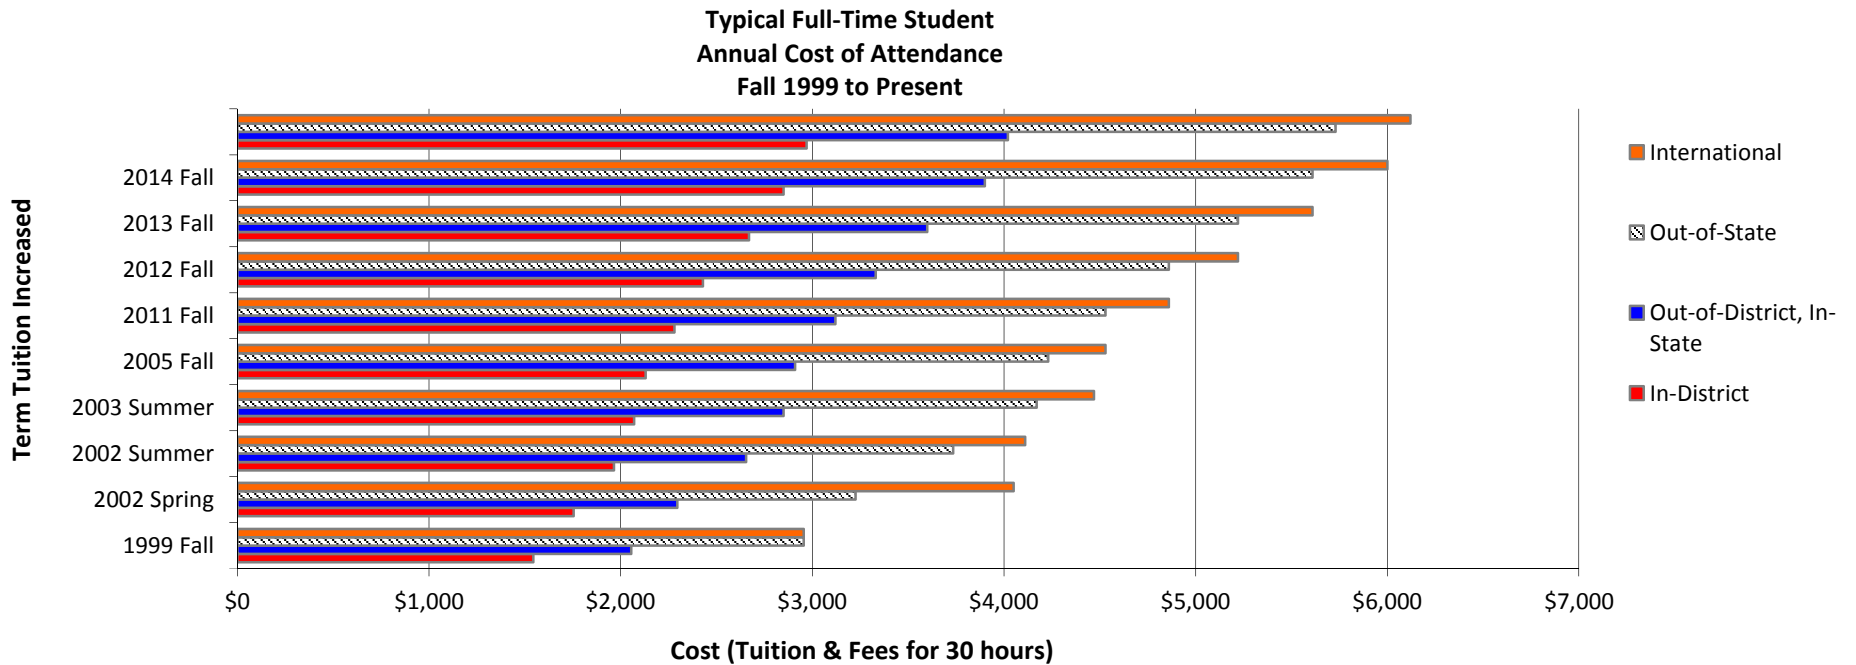

7.2 Annual Cost of Attendance for a Typical Full-Time Student*

	<u>Term Tuition Increased</u>										<u>% Change</u>	
	1999 Fall	2002 Spring	2002 Summer	2003 Summer	2005 Fall	2011 Fall	2012 Fall	2013 Fall	2014 Fall	2016 Fall	1999 Fall to 2016 Fall	2014 Fall to 2016 Fall
Full-Time Student (Tuition & Fees for 30 Hours)												
In-District	$1,545.00	$1,755.00	$1,965.00	$2,070.00	$2,130.00	$2,280.00	$2,430.00	$2,670.00	$2,850.00	$2,970.00	92.2%	4.2%
Out-of-District, In-State	$2,055.00	$2,295.00	$2,655.00	$2,850.00	$2,910.00	$3,120.00	$3,330.00	$3,600.00	$3,900.00	$4,020.00	95.6%	3.1%
Out-of-State	$2,955.00	$3,225.00	$3,735.00	$4,170.00	$4,230.00	$4,530.00	$4,860.00	$5,220.00	$5,610.00	$5,730.00	93.9%	2.1%
International	$2,955.00	$4,050.00	$4,110.00	$4,470.00	$4,530.00	$4,860.00	$5,220.00	$5,610.00	$6,000.00	$6,120.00	107.1%	2.0%

Source: Admissions Office

* Based on Tier 1 rates only. Some programs have differing rates of tuition; please see ECC website for additional tuition and fees information