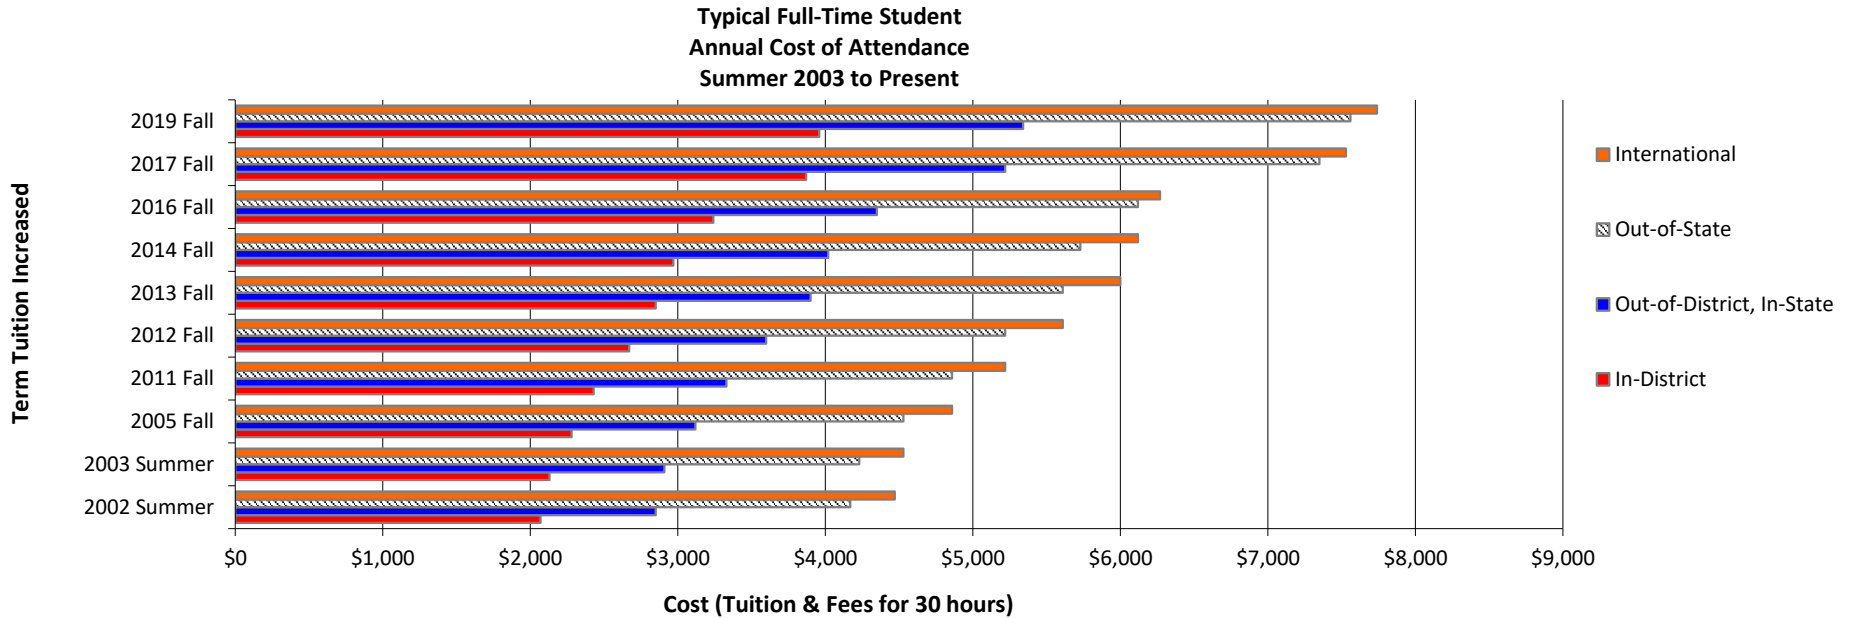

Section 7

Tuition & Fees

7.1 Tuition & Fees*

	<u>Term Tuition Increased</u>										% Change	
	2003 Summer	2005 Fall	2011 Fall	2012 Fall	2013 Fall	2014 Fall	2016 Fall	2017 Fall	2019 Fall	2020 Fall	2003 Summer to 2020 Fall	2019 Fall to 2020 Fall
Tuition & Fees (per credit hour)												
In-District	\$59.00	\$61.00	\$66.00	\$71.00	\$75.00	\$76.00	\$76.00	\$85.00	\$102.00	\$105.00	78.0%	2.9%
Out-of-District, In-State	\$85.00	\$87.00	\$94.00	\$101.00	\$106.00	\$111.00	\$111.00	\$122.00	\$147.00	\$151.00	77.6%	2.7%
Out-of-State	\$129.00	\$131.00	\$141.00	\$152.00	\$160.00	\$168.00	\$168.00	\$181.00	\$218.00	\$225.00	74.4%	3.2%
International	\$139.00	\$141.00	\$152.00	\$164.00	\$173.00	\$181.00	\$181.00	\$186.00	\$224.00	\$231.00	66.2%	3.1%
General Fees	\$10.00	\$10.00	\$10.00	\$10.00	\$14.00	\$19.00	\$23.00	\$23.00	\$27.00	\$27.00	170.0%	0.0%

Source: Admissions Office

* Tier 1 rates only. Some programs have differing rates of tuition; please see ECC website for additional tuition and fees information

7.2 Annual Cost of Attendance for a Typical Full-Time Student*

	<u>Term Tuition Increased</u>										% Change	
	2003 Summer	2005 Fall	2011 Fall	2012 Fall	2013 Fall	2014 Fall	2016 Fall	2017 Fall	2019 Fall	2020 Fall	2003 Summer to 2020 Fall	2019 Fall to 2020 Fall
Full-Time Student (Tuition & Fees for 30 Hours)												
In-District	\$2,070.00	\$2,130.00	\$2,280.00	\$2,430.00	\$2,670.00	\$2,850.00	\$2,970.00	\$3,240.00	\$3,870.00	\$3,960.00	91.3%	2.3%
Out-of-District, In-State	\$2,850.00	\$2,910.00	\$3,120.00	\$3,330.00	\$3,600.00	\$3,900.00	\$4,020.00	\$4,350.00	\$5,220.00	\$5,340.00	87.4%	2.3%
Out-of-State	\$4,170.00	\$4,230.00	\$4,530.00	\$4,860.00	\$5,220.00	\$5,610.00	\$5,730.00	\$6,120.00	\$7,350.00	\$7,560.00	81.3%	2.9%
International	\$4,470.00	\$4,530.00	\$4,860.00	\$5,220.00	\$5,610.00	\$6,000.00	\$6,120.00	\$6,270.00	\$7,530.00	\$7,740.00	73.2%	2.8%