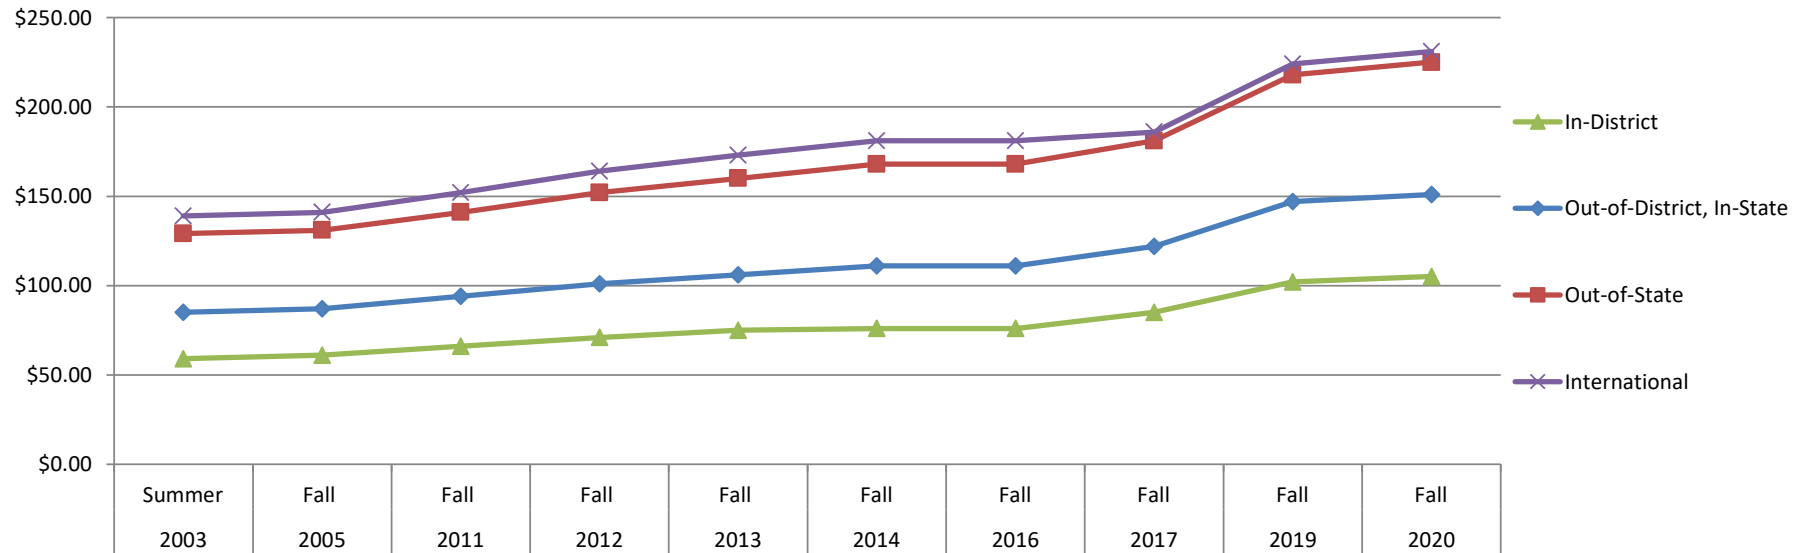

Section 7

Tuition & Fees

7.1 Tuition & Fees*

	<u>Term Tuition Increased</u>										% Change	
	2003 Summer	2005 Fall	2011 Fall	2012 Fall	2013 Fall	2014 Fall	2016 Fall	2017 Fall	2019 Fall	2020 Fall	2003 Summer to 2020 Fall	2019 Fall to 2020 Fall
Tuition & Fees (per credit hour)												
In-District	\$59.00	\$61.00	\$66.00	\$71.00	\$75.00	\$76.00	\$76.00	\$85.00	\$102.00	\$105.00	78.0%	2.9%
Out-of-District, In-State	\$85.00	\$87.00	\$94.00	\$101.00	\$106.00	\$111.00	\$111.00	\$122.00	\$147.00	\$151.00	77.6%	2.7%
Out-of-State	\$129.00	\$131.00	\$141.00	\$152.00	\$160.00	\$168.00	\$168.00	\$181.00	\$218.00	\$225.00	74.4%	3.2%
International	\$139.00	\$141.00	\$152.00	\$164.00	\$173.00	\$181.00	\$181.00	\$186.00	\$224.00	\$231.00	66.2%	3.1%
General Fees	\$10.00	\$10.00	\$10.00	\$10.00	\$14.00	\$19.00	\$23.00	\$23.00	\$27.00	\$27.00	170.0%	0.0%

Source: Admissions Office

* Tier 1 rates only. Some programs have differing rates of tuition; please see ECC website for additional tuition and fees information

7.2 Annual Cost of Attendance for a Typical Full-Time Student*

	<u>Term Tuition Increased</u>										% Change	
	2003 Summer	2005 Fall	2011 Fall	2012 Fall	2013 Fall	2014 Fall	2016 Fall	2017 Fall	2019 Fall	2020 Fall	2003 Summer to 2020 Fall	2019 Fall to 2020 Fall
Full-Time Student (Tuition & Fees for 30 Hours)												
In-District	\$2,070.00	\$2,130.00	\$2,280.00	\$2,430.00	\$2,670.00	\$2,850.00	\$2,970.00	\$3,240.00	\$3,870.00	\$3,960.00	91.3%	2.3%
Out-of-District, In-State	\$2,850.00	\$2,910.00	\$3,120.00	\$3,330.00	\$3,600.00	\$3,900.00	\$4,020.00	\$4,350.00	\$5,220.00	\$5,340.00	87.4%	2.3%
Out-of-State	\$4,170.00	\$4,230.00	\$4,530.00	\$4,860.00	\$5,220.00	\$5,610.00	\$5,730.00	\$6,120.00	\$7,350.00	\$7,560.00	81.3%	2.9%
International	\$4,470.00	\$4,530.00	\$4,860.00	\$5,220.00	\$5,610.00	\$6,000.00	\$6,120.00	\$6,270.00	\$7,530.00	\$7,740.00	73.2%	2.8%