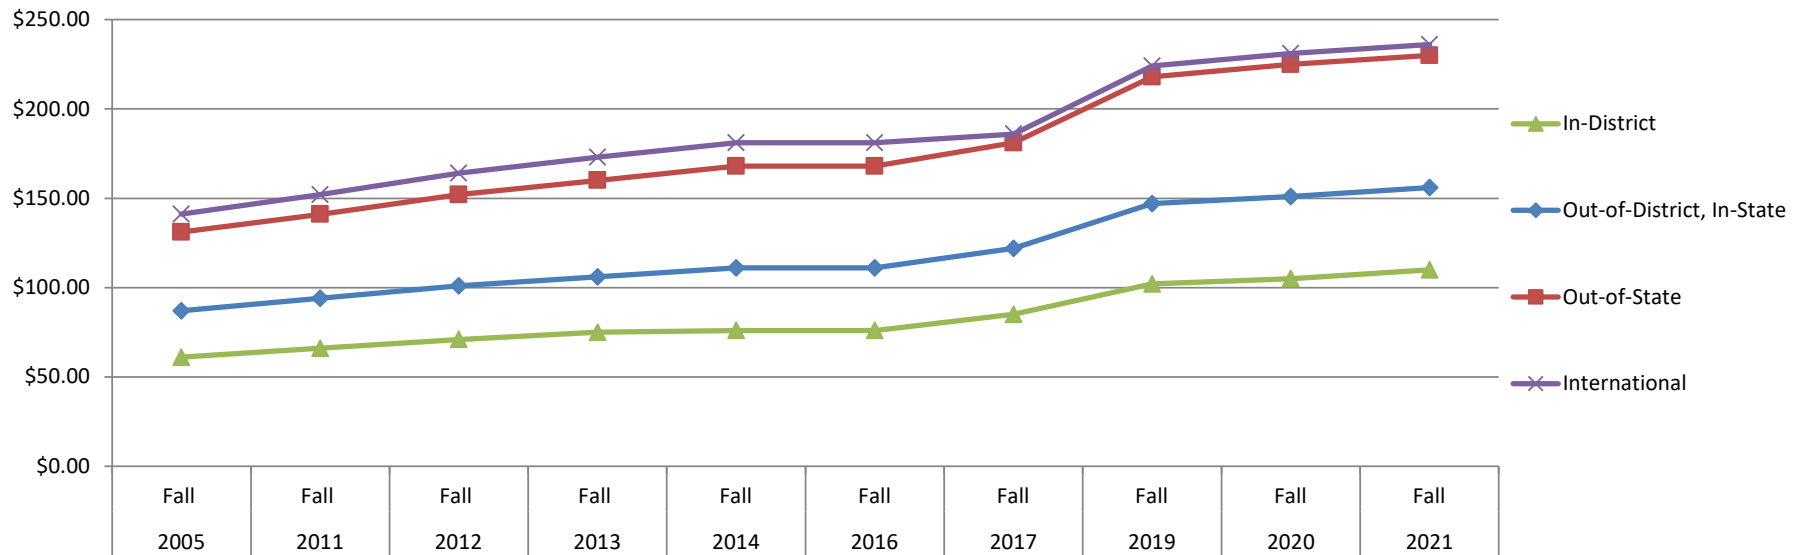

Section 7

Tuition & Fees

7.1 Tuition & Fees*

	<u>Term Tuition Increased</u>										% Change	
	2005 Fall	2011 Fall	2012 Fall	2013 Fall	2014 Fall	2016 Fall	2017 Fall	2019 Fall	2020 Fall	2021 Fall	2005 Summer to 2021 Fall	2020 Fall to 2021 Fall
Tuition & Fees (per credit hour)												
In-District	\$61.00	\$66.00	\$71.00	\$75.00	\$76.00	\$76.00	\$85.00	\$102.00	\$105.00	\$110.00	80.3%	4.8%
Out-of-District, In-State	\$87.00	\$94.00	\$101.00	\$106.00	\$111.00	\$111.00	\$122.00	\$147.00	\$151.00	\$156.00	79.3%	3.3%
Out-of-State	\$131.00	\$141.00	\$152.00	\$160.00	\$168.00	\$168.00	\$181.00	\$218.00	\$225.00	\$230.00	75.6%	2.2%
International	\$141.00	\$152.00	\$164.00	\$173.00	\$181.00	\$181.00	\$186.00	\$224.00	\$231.00	\$236.00	67.4%	2.2%
General Fees	\$10.00	\$10.00	\$10.00	\$14.00	\$19.00	\$23.00	\$23.00	\$27.00	\$27.00	\$25.00	150.0%	-7.4%

Source: Admissions Office

* Tier 1 rates only. Some programs have differing rates of tuition; please see ECC website for additional tuition and fees information

7.2 Annual Cost of Attendance for a Typical Full-Time Student*

	<u>Term Tuition Increased</u>										<u>% Change</u>	
	2005 Fall	2011 Fall	2012 Fall	2013 Fall	2014 Fall	2016 Fall	2017 Fall	2019 Fall	2020 Fall	2021 Fall	2005 Summer to 2021 Fall	2020 Fall to 2021 Fall
Full-Time Student (Tuition & Fees for 30 Hours)												
In-District	\$2,130.00	\$2,280.00	\$2,430.00	\$2,670.00	\$2,850.00	\$2,970.00	\$3,240.00	\$3,870.00	\$3,960.00	\$4,050.00	90.1%	2.3%
Out-of-District, In-State	\$2,910.00	\$3,120.00	\$3,330.00	\$3,600.00	\$3,900.00	\$4,020.00	\$4,350.00	\$5,220.00	\$5,340.00	\$5,430.00	86.6%	1.7%
Out-of-State	\$4,230.00	\$4,530.00	\$4,860.00	\$5,220.00	\$5,610.00	\$5,730.00	\$6,120.00	\$7,350.00	\$7,560.00	\$7,650.00	80.9%	1.2%
International	\$4,530.00	\$4,860.00	\$5,220.00	\$5,610.00	\$6,000.00	\$6,120.00	\$6,270.00	\$7,530.00	\$7,740.00	\$7,830.00	72.8%	1.2%