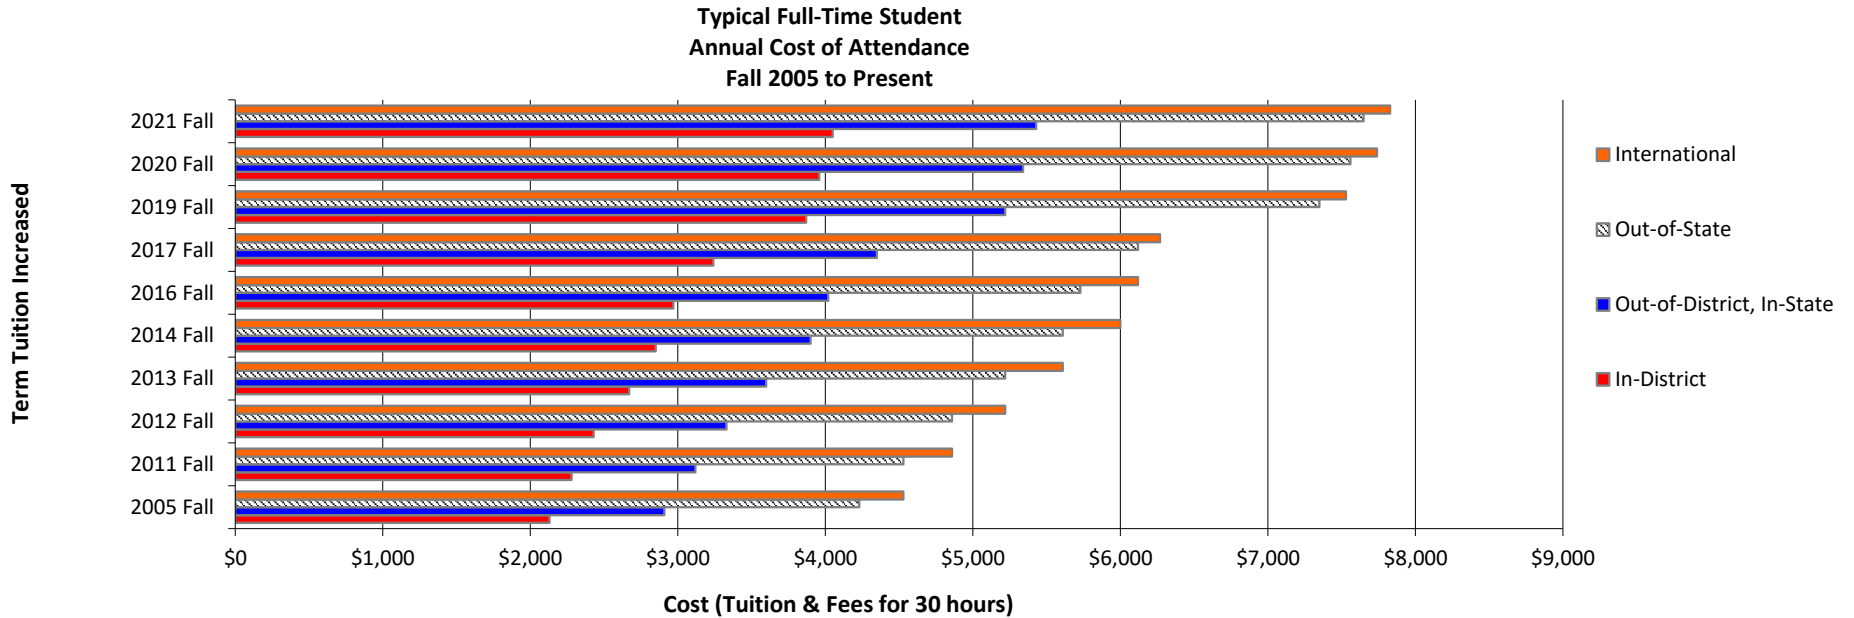

Section 7

Tuition & Fees

7.1 Tuition & Fees*

	<u>Term Tuition Increased</u>										% Change	
	2005 Fall	2011 Fall	2012 Fall	2013 Fall	2014 Fall	2016 Fall	2017 Fall	2019 Fall	2020 Fall	2021 Fall	2005 Summer to 2021 Fall	2020 Fall to 2021 Fall
Tuition & Fees (per credit hour)												
In-District	\$61.00	\$66.00	\$71.00	\$75.00	\$76.00	\$76.00	\$85.00	\$102.00	\$105.00	\$110.00	80.3%	4.8%
Out-of-District, In-State	\$87.00	\$94.00	\$101.00	\$106.00	\$111.00	\$111.00	\$122.00	\$147.00	\$151.00	\$156.00	79.3%	3.3%
Out-of-State	\$131.00	\$141.00	\$152.00	\$160.00	\$168.00	\$168.00	\$181.00	\$218.00	\$225.00	\$230.00	75.6%	2.2%
International	\$141.00	\$152.00	\$164.00	\$173.00	\$181.00	\$181.00	\$186.00	\$224.00	\$231.00	\$236.00	67.4%	2.2%
General Fees	\$10.00	\$10.00	\$10.00	\$14.00	\$19.00	\$23.00	\$23.00	\$27.00	\$27.00	\$25.00	150.0%	-7.4%

Source: Admissions Office

* Tier 1 rates only. Some programs have differing rates of tuition; please see ECC website for additional tuition and fees information

7.2 Annual Cost of Attendance for a Typical Full-Time Student*

	<u>Term Tuition Increased</u>										<u>% Change</u>	
	2005 Fall	2011 Fall	2012 Fall	2013 Fall	2014 Fall	2016 Fall	2017 Fall	2019 Fall	2020 Fall	2021 Fall	2005 Summer to 2021 Fall	2020 Fall to 2021 Fall
Full-Time Student (Tuition & Fees for 30 Hours)												
In-District	\$2,130.00	\$2,280.00	\$2,430.00	\$2,670.00	\$2,850.00	\$2,970.00	\$3,240.00	\$3,870.00	\$3,960.00	\$4,050.00	90.1%	2.3%
Out-of-District, In-State	\$2,910.00	\$3,120.00	\$3,330.00	\$3,600.00	\$3,900.00	\$4,020.00	\$4,350.00	\$5,220.00	\$5,340.00	\$5,430.00	86.6%	1.7%
Out-of-State	\$4,230.00	\$4,530.00	\$4,860.00	\$5,220.00	\$5,610.00	\$5,730.00	\$6,120.00	\$7,350.00	\$7,560.00	\$7,650.00	80.9%	1.2%
International	\$4,530.00	\$4,860.00	\$5,220.00	\$5,610.00	\$6,000.00	\$6,120.00	\$6,270.00	\$7,530.00	\$7,740.00	\$7,830.00	72.8%	1.2%